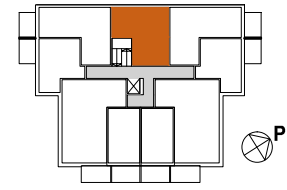

**ASUNTO OY ROVASTINLINNA RAISIO**

Kirkkoväärtinkuja 3, 21200 Raisio

 2H+KT+S 47,0 m<sup>2</sup>

AS 2 2. krs

AS 10 3. krs

AS 19 4. krs

2. KRS

3.-4. KRS