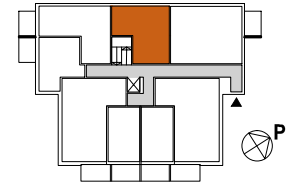

**ASUNTO OY ROVASTINLINNA RAISIO**

Kirkkoväärtinkuja 3, 21200 Raisio

 2H+KT+S 47,0 m<sup>2</sup>

AS 2 2. krs

AS 10 3. krs

AS 19 4. krs

2. KRS

3.-4. KRS