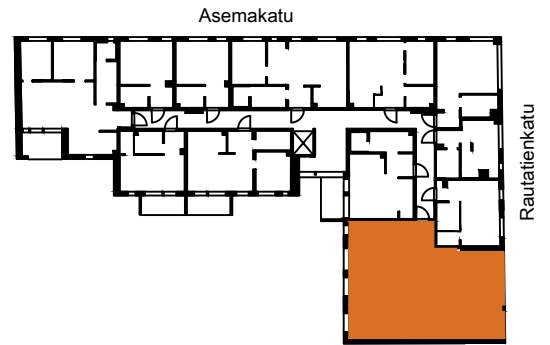

As Oy Oulun Aseman Tähti  
Asemakatu 32, 90100 OULU

A 12	2.krs	3H+K+S	83,0 m <sup>2</sup>
A 24	3.krs	3H+K+S	83,0 m <sup>2</sup>
A 36	4.krs	3H+K+S	83,0 m <sup>2</sup>
A 47	5.krs	3H+K+S	83,0 m <sup>2</sup>