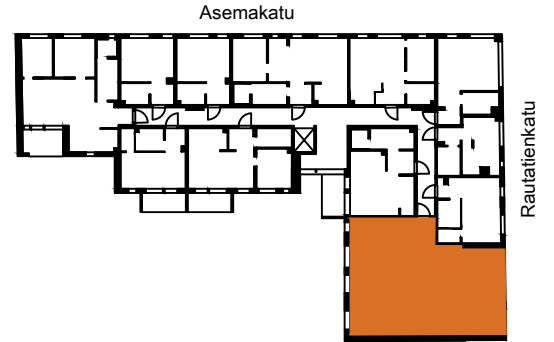

## As Oy Oulun Aseman Tähti

Asemakatu 32, 90100 OULU

A 12	2.krs	4H+K+S	83,0 m <sup>2</sup>
A 24	3.krs	4H+K+S	83,0 m <sup>2</sup>
A 36	4.krs	4H+K+S	83,0 m <sup>2</sup>
A 47	5.krs	4H+K+S	83,0 m <sup>2</sup>